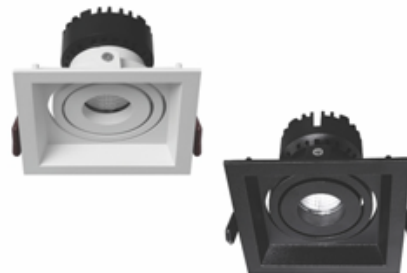

WALL WASHER

900 lm
LUMENS

24°
BEAM ANGLE

WHITE / BLACK
BODY COLOR

COB SPOTLIGHT
ALLORA 9W

PRODUCT CODE ALT0834
COLOUR WH/WW/NW
CUTOUT 95mm x 95mm
DIMENSION 112mmx112mmx H85mm

TILTABLE

900 lm
LUMENS