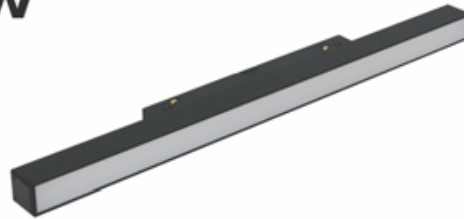

MAGNUM MAGNETIC SERIES

POWERED BY
OSRAM

MAGNUM LINEAR 12W

PRODUCT CODE ALT1014
COLOUR WW/NW
DIMENSION L300*W22*H45mm

1080lm
LUMENS
120°
BEAM ANGLE
BLACK
BODY COLOR