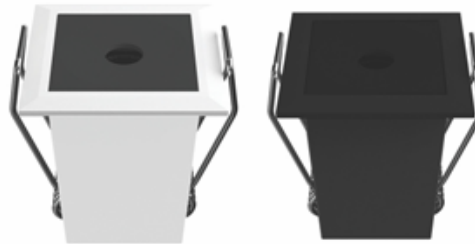

COB SPOTLIGHT (SURFACE)
MATRIX 26W

PRODUCT CODE ALT0923SR
COLOUR WW/NW
CUTOUT
DIMENSION L120 x W120 x H75 mm

2250 lm
LUMENS
36°
BEAM ANGLE
WHITE / BLACK
BODY COLOR

KEFI COB SPOT LIGHT

POWERED BY
OSRAM

COB SPOT LIGHT
KEFI 3W

PRODUCT CODE ALT0828
COLOUR WW/NW
CUTOUT 30mm x 30mm
DIMENSION 40mm x H43mm

270 lm
LUMENS
24°
BEAM ANGLE
WHITE / BLACK
BODY COLOR