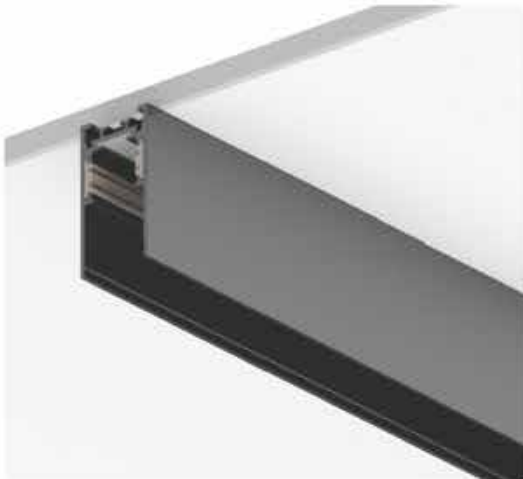

MAGNUM MAGNETIC SERIES

PRODUCT CODE
BODY COLOUR
DIMENSION
APPLICATION

ALT1007
BLACK
68*H52.2
SURFACE MAGNETIC TRACK

ALT1011 - BLACK
DIMENSION: 150*H18
TRACK CONNECTOR