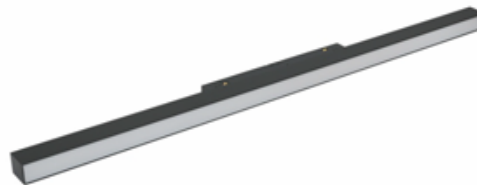

MAGNUM LINEAR 20W

PRODUCT CODE ALT1015
COLOUR WW/NW
DIMENSION L600*W22*H45mm

1800lm
LUMENS
120°
BEAM ANGLE
BLACK
BODY COLOR