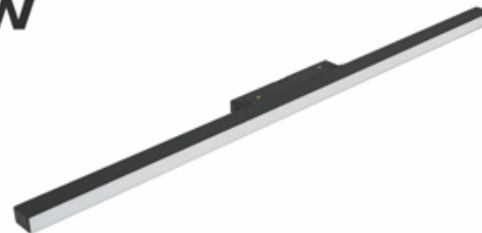

MAGNUM LINEAR 30W

PRODUCT CODE ALT1016
COLOUR WW/NW
DIMENSION L900*W22*H45mm

2700lm
LUMENS
120°
BEAM ANGLE
BLACK
BODY COLOR