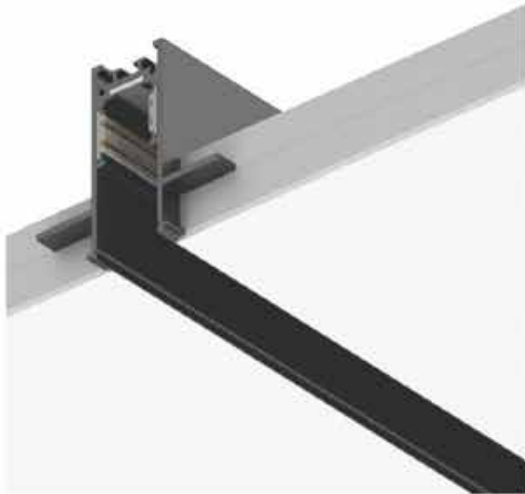

MAGNUM MAGNETIC SERIES

PRODUCT CODE
BODY COLOUR
DIMENSION
APPLICATION

ALT1001
BLACK
68*H52.2
CONCEAL MAGNETIC TRACK