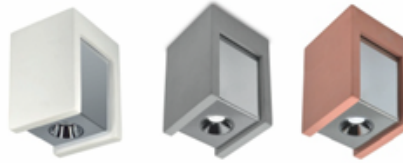

POWERED BY
EAGLE RISE

COB SURFACE LIGHTS
ARCHO III
PRODUCT CODE
COLOUR
DIMENSION

4.2W

ALT0956
WW
D75 x H100mm

240 lm
LUMENS
38°
BEAM ANGLE

WHITE / RED
BODY COLOR

COB SURFACE LIGHTS
ARCHO III 6W

PRODUCT CODE ALT0957
COLOUR WW
DIMENSION 82 x 82 x 118mm