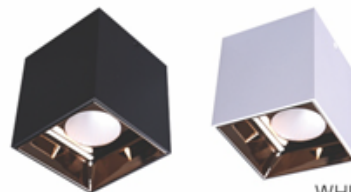

LED SURFACE DOWNLIGHT
SHIMMER II SQ 7W

PRODUCT CODE ALT0697
COLOUR WH/WW/NW
DIMENSION 50mm x 50mm xH 100MM

670 lm
LUMENS
38°
BEAM ANGLE

WHITE + BLACK / ROSE GOLD
BLACK + BLACK / ROSE GOLD
BODY COLOR