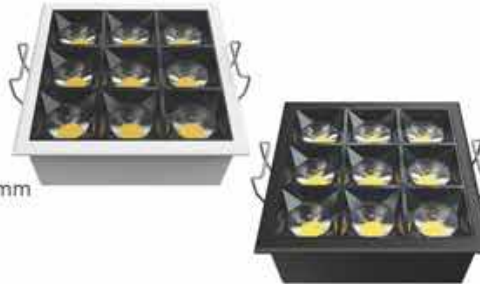

COB SPOTLIGHT
MATRIX 36W

PRODUCT CODE ALT0922
COLOUR WW/NW
CUTOUT L125x W125 mm
DIMENSION L130 x W130 x H52 mm

3240 lm
LUMENS
36°
BEAM ANGLE
WHITE / BLACK
BODY COLOR