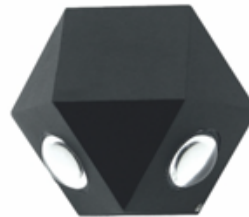

560 lm
LUMENS
40°
BEAM ANGLE
GRAPHITE GREY
BODY COLOR

OUTDOOR LED OUTDOOR LIGHTING

POWERED BY
CREE

LED OUTDOOR LIGHTING
OUTDOOR 4x1W

PRODUCT CODE ALT0941A
COLOUR WW
DIMENSION D80 x W70 x H70 mm

360 lm
LUMENS
60°
BEAM ANGLE
WHITE / GREY
BODY COLOR