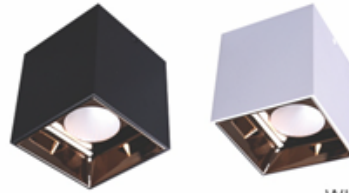

PRODUCT CODE ALT0698
COLOUR WH/WW/NW
DIMENSION 70mm x 70mm xH 100MM

900 lm
LUMENS
38°
BEAM ANGLE

WHITE + BLACK / ROSE GOLD
BLACK + BLACK / ROSE GOLD
BODY COLOR

LED SURFACE DOWNLIGHT
SHIMMER II SQ 15W

PRODUCT CODE ALT0699
COLOUR WH/WW/NW
DIMENSION 90mm x 90mm xH 105MM