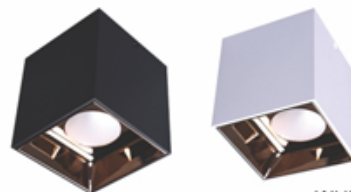

LED SURFACE DOWNLIGHT
SHIMMER II SQ 10W

PRODUCT CODE ALT0698
COLOUR WH/WW/NW
DIMENSION 70mm x 70mm xH 100MM

900 lm
LUMENS
38°
BEAM ANGLE

WHITE + BLACK / ROSE GOLD
BLACK + BLACK / ROSE GOLD
BODY COLOR