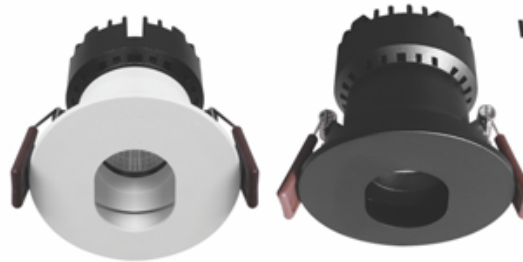

COB SPOTLIGHT
ALLORA III 9W

PRODUCT CODE ALT0833
COLOUR WH/WW/NW
CUTOUT D 70mm
DIMENSION 85mm x H65mm

WALL WASHER

900 lm
LUMENS

24°
BEAM ANGLE

WHITE / BLACK
BODY COLOR

COB SPOTLIGHT
ALLORA 9W

PRODUCT CODE ALT0834
COLOUR WH/WW/NW
CUTOUT 95mm x 95mm
DIMENSION 112mmx112mmx H85mm