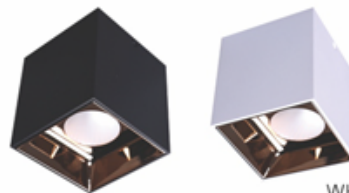

LED SURFACE DOWNLIGHT
SHIMMER II SQ 20W

PRODUCT CODE ALT0700
COLOUR WH/WW/NW
DIMENSION 110mm x 110mm xH 115MM

1800 lm
LUMENS
38°
BEAM ANGLE

WHITE+ BLACK / ROSE GOLD
BLACK + BLACK / ROSE GOLD
BODY COLOR